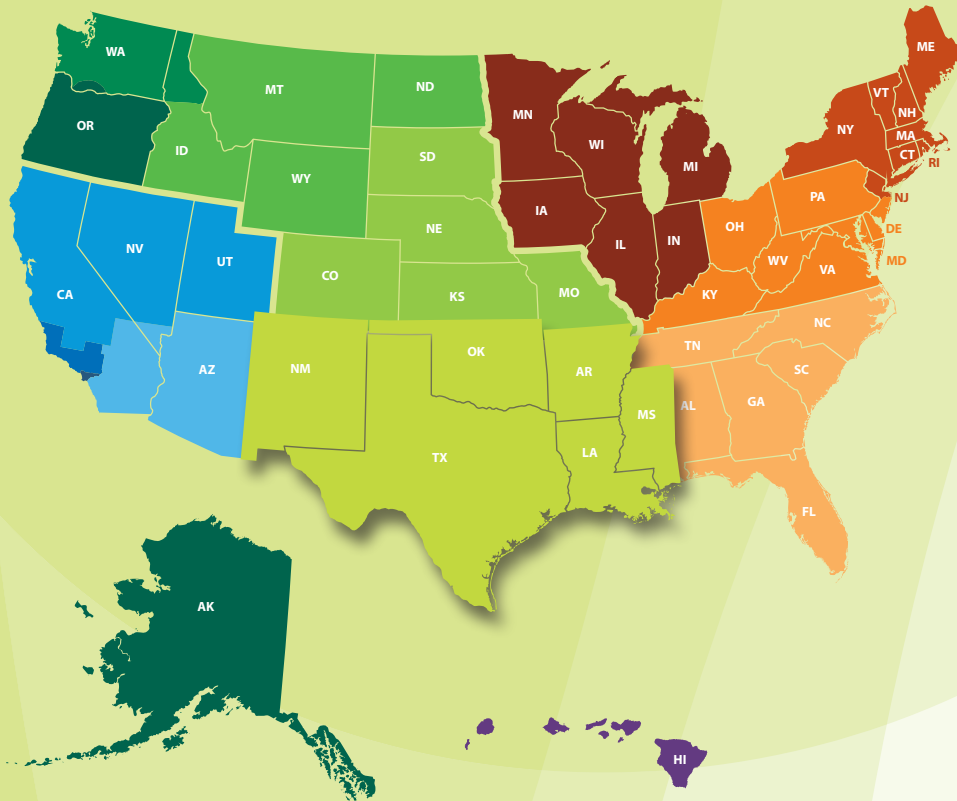

The Foursquare Church New District Guide

Contact Information Mid-South District

The Foursquare Church
Mid-South District Office
20825 Wilderness Oak
San Antonio, TX 78258

T: 210.495.7600
F: 210.499.5787
www.Foursquare.org/midsouth

Central ARC

Herb Schneidau
Administrator
1425 N. Union Blvd, Ste. 100
Colorado Springs, CO 80909
T: 719.575.0444
866.660.2722 (toll-free)
F: 719.575.0459
centralarc@Foursquare.org

Foursquare Central Office

P.O. Box 26902
Los Angeles, CA 90026
Toll-Free Number: 888.653.4234
Fax Number: 213.989.4590
www.Foursquare.org

National Church Office (NCO)
213.989.4500 | nco@Foursquare.org
Foursquare Missions International (FMI)
213.989.4320 | fmi@Foursquare.org
Foursquare Association
213.989.4278 | association@Foursquare.org

www.Foursquare.org/midsouth

District Supervisors

www.Foursquare.org/northpacific

www.Foursquare.org/northwest

www.Foursquare.org/greatnorthern

www.Foursquare.org/gateway

www.Foursquare.org/midsouth

www.Foursquare.org/heartland

www.Foursquare.org/midatlantic

www.Foursquare.org/northeast

www.Foursquare.org/southeast

www.Foursquare.org/southwest

www.Foursquare.org/losangeles

www.Foursquare.org/pacificcoast

www.Foursquare.org/centralpacific

www.Foursquare.org/hawaii