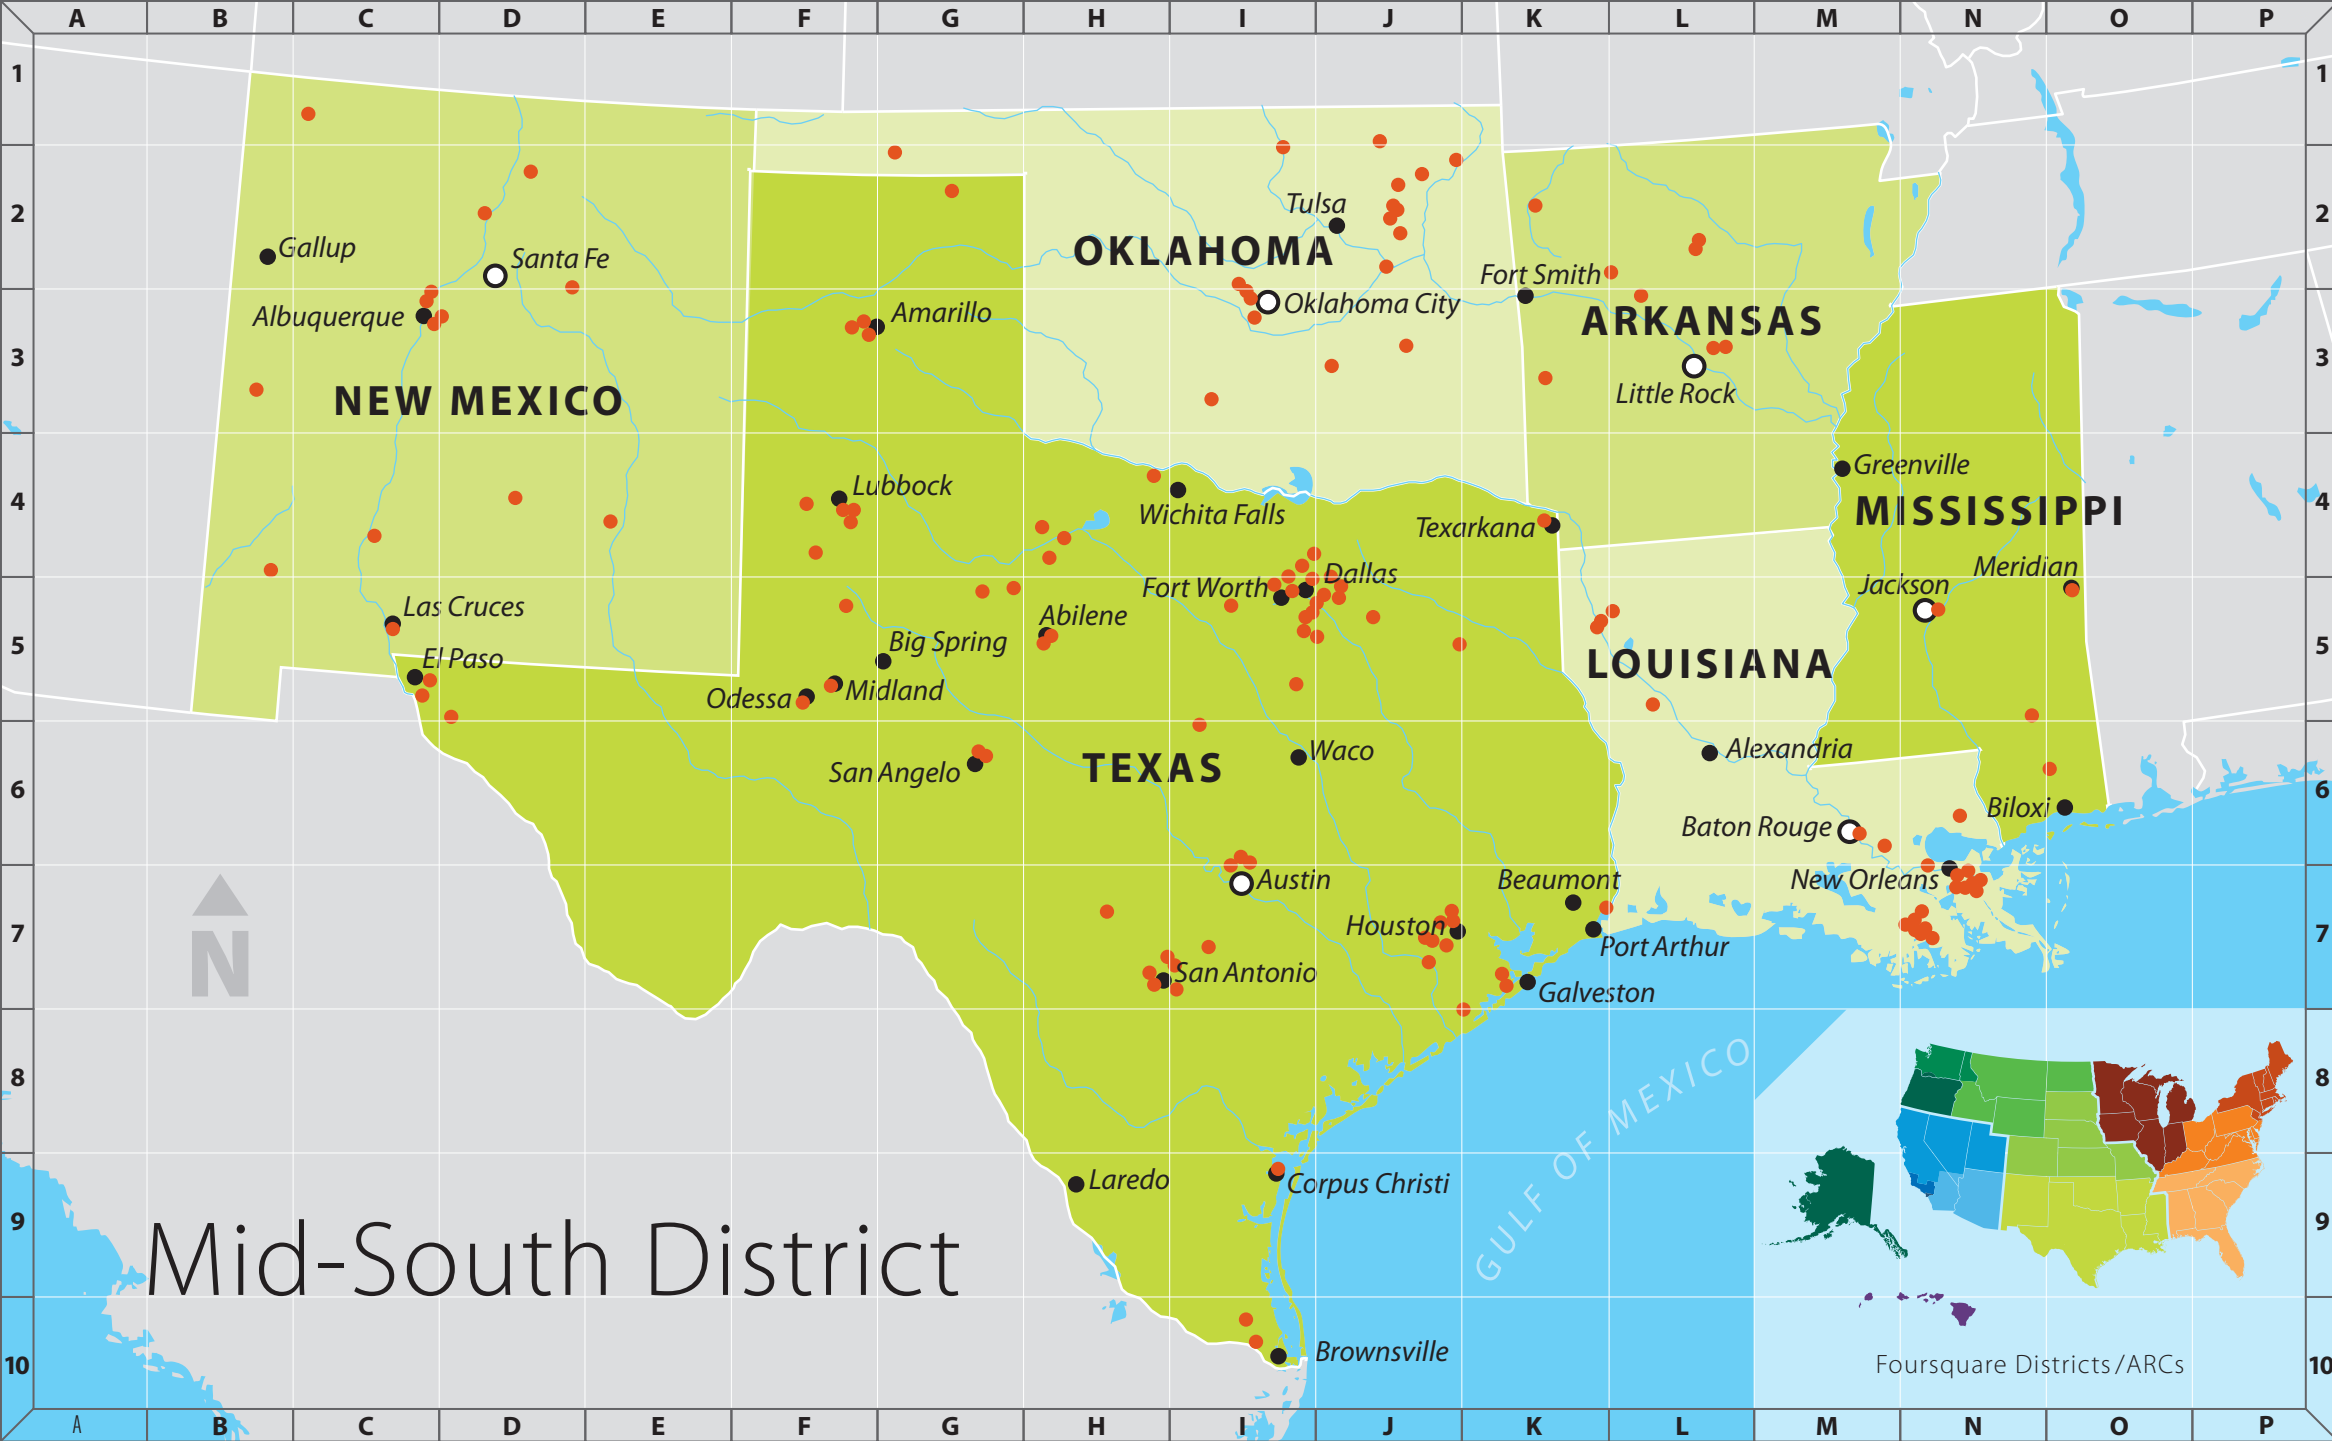

NEW DISTRICT MEETING!

Come meet and greet your new District Supervisor at **Connection 2009** on **Thursday, May 28 at 11:45 a.m.** at our New District Meetings!

For location information, see your program at this year's Connection 2009 or to learn more, visit www.FoursquareConnection.org